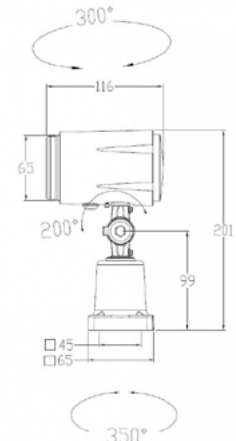

Dimensions in mm: