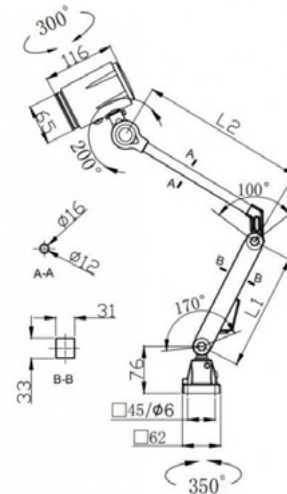

**Length of arm  
27 + 19 cm**

Dimensions in mm:

**Working LED light serie M2**

Type	Power W	Voltage VDC/VAC	EUR/pcs
M2-B1-9,5W-S	9,5	24	87,00

**Length of arm  
27 + 19 cm**

Dimensions in mm:

**Working LED light serie M2S**

Type	Power W	Voltage VDC/VAC	EUR/pcs
M2S-B1-9,5W-S	9,5	24	94,00

Prices in euros, excl.VAT, non-binding, order discount on request. Subject to errors and technical changes. 10/2023

**Magnetic base,  
easy install  
and remove**

Dimensions in mm:

**Working LED light serie M3R**

Type	Power W	Voltage VDC/VAC	EUR/pcs
M3R-B1-4,5W	4,5	24	64,30