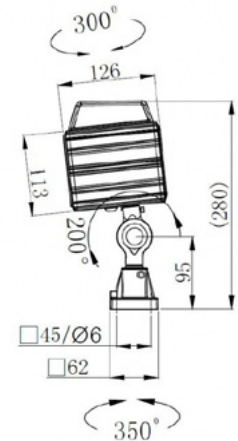

Dimensions in mm:

**Working LED light serie M1**

Type	Power W	Voltage VDC/VAC	EUR/pcs
M1-B1-9,5W-S	9,5	24	83,00

**Length of arm  
27 + 19 cm**

Dimensions in mm:

**Working LED light serie M2**

Type	Power W	Voltage VDC/VAC	EUR/pcs
M2-B1-9,5W-S	9,5	24	87,00