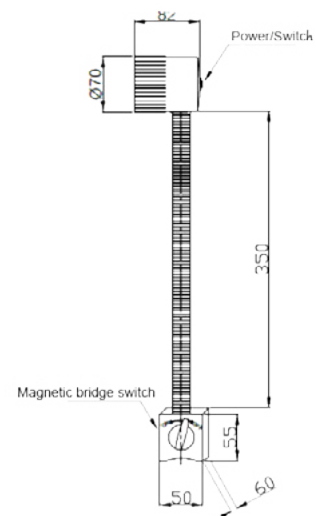

## Working LED light serie M3R

**Technical specifications:**

- Power consumption: 4,5 W
- Color range of light 6000...6500 K
- Input voltage: 24 VDC/VAC
- Operating temperature: -20...+45 °C
- material: aluminum, polycarbonate, polyamide + 15 % graphite fibers
- Lifespan LED: 40 000 hours
- IP20 approved

**Magnetic base,  
easy install  
and remove**

Dimensions in mm:

**Working LED light serie M3R**

Type	Power W	Voltage VDC/VAC	EUR/pcs
M3R-B1-4,5W	4,5	24	64,30

## Working LED light serie M3M

**Technical specifications:**

- Power consumption: 4,5 W
- Color range of light 6000...6500 K
- Input voltage: 24 VDC/VAC
- Operating temperature: -20...+45 °C
- material: aluminum, polycarbonate, polyamide
- Lifespan LED: 50 000 hours
- IP54 approved

**Magnetic base,  
easy install  
and remove**

Dimensions in mm:

**Working LED light serie M3M**

Type	Power W	Voltage VDC/VAC	EUR/pcs
M3M-B1-4,5W	4,5	24	69,20

Prices in euros, excl.VAT, non-binding, order discount on request. Subject to errors and technical changes. 10/2023