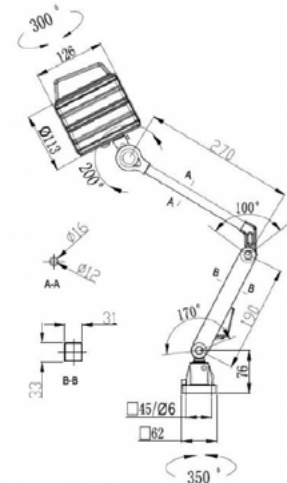

Dimensions in mm:

**Working LED light serie M1**

Type	Power W	Voltage VDC/VAC	EUR/pcs
M1-B1-9,5W-S	9,5	24	83,00

## Working LED light serie M2

**Technical specifications:**

- Power consumption: 9,5 W
- Color range of light 5500...6000 K
- Input voltage: 24 VDC/VAC
- Operating temperature: -20...+45 °C
- material: aluminum, polycarbonate, polyamide + 15 % graphite fibers
- Lifespan LED: 50 000 hours
- IP65 approved

**Length of arm  
27 + 19 cm**

Dimensions in mm:

**Working LED light serie M2**

Type	Power W	Voltage VDC/VAC	EUR/pcs
M2-B1-9,5W-S	9,5	24	87,00

**Length of arm  
27 + 19 cm**

Dimensions in mm:

**Working LED light serie M2S**

Type	Power W	Voltage VDC/VAC	EUR/pcs
M2S-B1-9,5W-S	9,5	24	94,00

Prices in euros, excl.VAT, non-binding, order discount on request. Subject to errors and technical changes. 10/2023