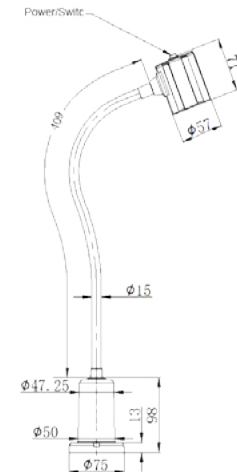

**Length of arm  
27 + 19 cm**

Dimensions in mm:

**Working LED light serie M2**

Type	Power W	Voltage VDC/VAC	EUR/pcs
M2-B1-9,5W-S	9,5	24	87,00

**Length of arm  
27 + 19 cm**

Dimensions in mm:

**Working LED light serie M2S**

Type	Power W	Voltage VDC/VAC	EUR/pcs
M2S-B1-9,5W-S	9,5	24	94,00

Prices in euros, excl.VAT, non-binding, order discount on request. Subject to errors and technical changes. 10/2023

## Working LED light serie M3R

**Technical specifications:**

- Power consumption: 4,5 W
- Color range of light 6000...6500 K
- Input voltage: 24 VDC/VAC
- Operating temperature: -20...+45 °C
- material: aluminum, polycarbonate, polyamide + 15 % graphite fibers
- Lifespan LED: 40 000 hours
- IP20 approved

**Magnetic base,  
easy install  
and remove**

Dimensions in mm:

**Working LED light serie M3R**

Type	Power W	Voltage VDC/VAC	EUR/pcs
M3R-B1-4,5W	4,5	24	64,30