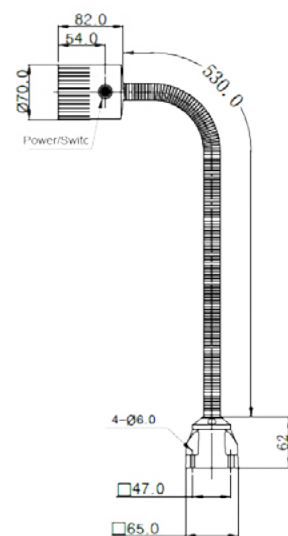

**Magnetic base,  
easy install  
and remove**

Dimensions in mm:

**Working LED light serie M3M**

Type	Power W	Voltage VDC/VAC	EUR/pcs
M3M-B1-4,5W	4,5	24	69,20

Prices in euros, excl.VAT, non-binding, order discount on request. Subject to errors and technical changes. 10/2023

Dimensions in mm:

**Working LED light serie M3S**

Type	Power W	Voltage VDC/VAC	EUR/pcs
M3S-B1-4,5W	4,5	24	41,00

## Working LED light serie M3W

**Technical specifications:**

- Power consumption: 4,5 W
- Color range of light 5 500...6 000 K
- Input voltage: 24 VDC/VAC
- Operating temperature: -20...+45 °C
- material: aluminum, polycarbonate, polyamide
- Lifespan LED: 50 000 hours
- IP65 approved

Dimensions in mm:

**Working LED light serie M3S**

Type	Power W	Voltage VDC/VAC	EUR/pcs
M3W-B1-550-4,5W	4,5	24	64,30

Prices in euros, excl.VAT, non-binding, order discount on request. Subject to errors and technical changes. 10/2023