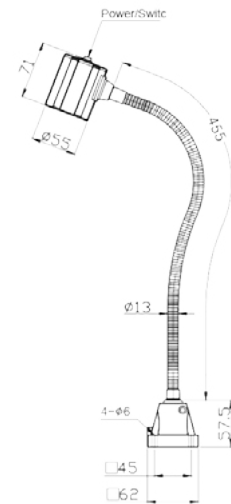

Dimensions in mm: