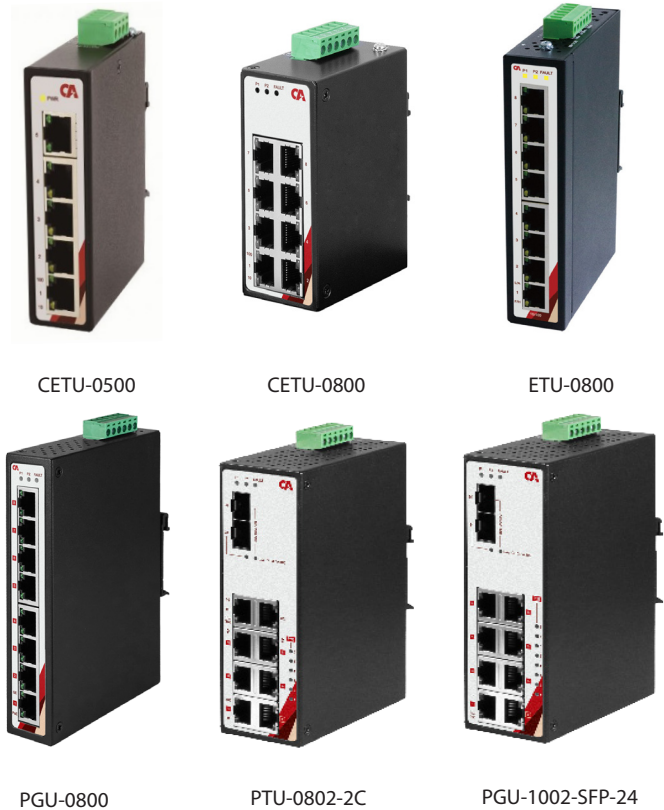

# Industrial Ethernet Switch

Series CETU, ETU, CPGU, EGU, PGU, PTU  
5/ 8/16 ports  
10/100/1000Tx Fast Ethernet  
Suitable for DIN or wall mounting  
Rugged metal case design

## Industrial Ethernet Switch

### Technical Specifications:

- IP30 rugged metal case design
- Suitable for DIN-rail or wall mounting
- Detachable terminal block
- Operating temperature range:  $-10...+65\text{ }^{\circ}\text{C}$
- Extended temperature range version „T“:  $-40...+75\text{ }^{\circ}\text{C}$
- Input voltage: 12...55 VDC, redundant input
- LED indicators