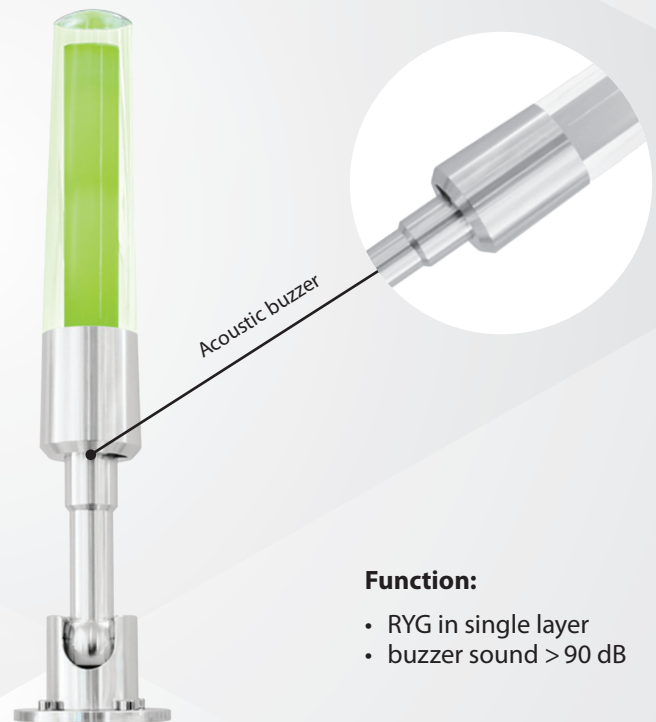

LED Signal Tower Light M4S-E

NEW

Material:

- aluminum body
- polycarbonate cover

ELEGANT DESIGN

Installation:

- articulated base
- easy for mounting & transportation

Function:

- RYG in single layer
- buzzer sound > 90 dB

LED Signal Tower Light M4S-E

Type	Audible alarm	Function	EUR/pc
M4S-E-A3BFT	yes	all colors light up	48,00
M4S-E-A3BCT	yes	red color flashes	48,00

Prices in euros, excl. VAT, non-binding, order discount on request. • Subject to errors and technical changes. • 05/2024