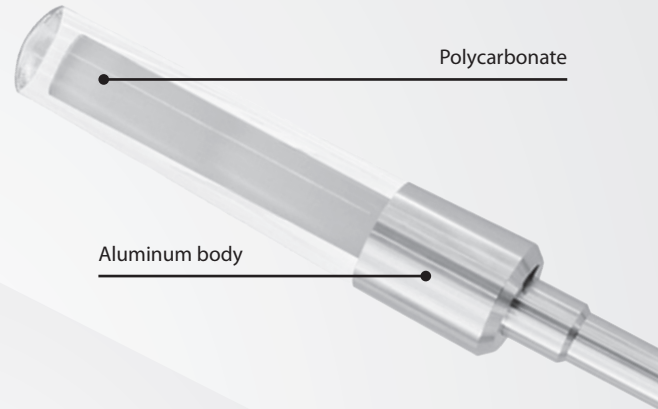

LED Signal Tower Light M4S-E

NEW

Material:

- aluminum body
- polycarbonate cover

ELEGANT DESIGN

Installation:

- articulated base
- easy for mounting & transportation

Function:

- RYG in single layer
- buzzer sound > 90 dB

LED Signal Tower Light M4S-E

Type	Audible alarm	Function	EUR/pc
M4S-E-A3BFT	yes	all colors light up	48,00
M4S-E-A3BCT	yes	red color flashes	48,00

Prices in euros, excl. VAT, non-binding, order discount on request. • Subject to errors and technical changes. • 05/2024